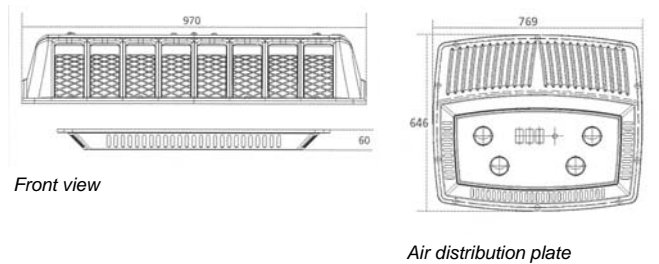

Dimensions in mm

Technical specifications:

Unit	Cooling power (kW)	Evaporator fan (m ³ /h)	Dimensions L x W x H (mm)	Weight (kg)	Nominal voltage (V)	Refrigerant (CFC-free)	Heating power optional (kW)
CC5	5	630	750 x 760 x 165	26.5	12 or 24	R134a	-
CC8	8.5	1300	1,025 x 970 x 197	40	12 or 24	R134a	7.5