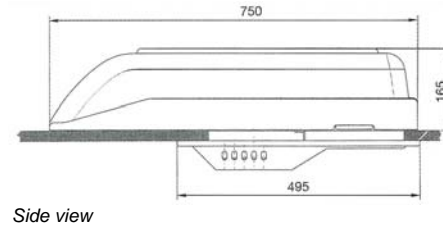

Product features: Compact Cooler 5

- Roof-mounted air conditioning system, optional electronic thermostat;
  colour of compact unit: white
  colour of air distribution panel: black