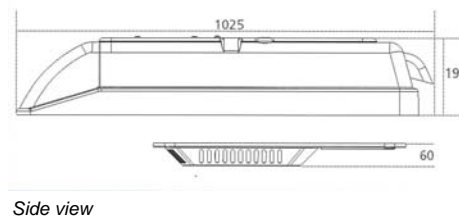

Dimensions in mm

Technical specifications:

Unit	Cooling power (kW)	Evaporator fan (m ³ /h)	Dimensions L x W x H (mm)	Weight (kg)	Nominal voltage (V)	Refrigerant (CFC-free)	Heating power optional (kW)
CC5	5	630	750 x 760 x 165	26.5	12 or 24	R134a	-
CC8	8.5	1300	1,025 x 970 x 197	40	12 or 24	R134a	7.5