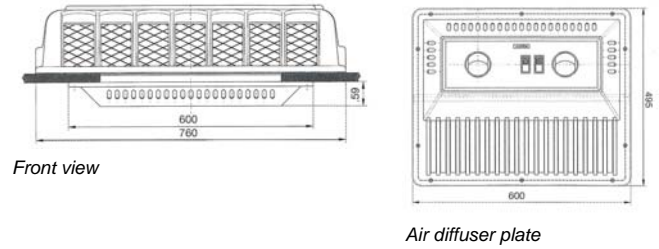

Webasto - Comfort in Mobility

Product features: Compact Cooler 5

- Roof-mounted air conditioning system, optional electronic thermostat;
colour of compact unit: white
colour of air distribution panel: black

Dimensions in mm

Technical specifications:

Unit	Cooling power (kW)	Evaporator fan (m ³ /h)	Dimensions L x W x H (mm)	Weight (kg)	Nominal voltage (V)	Refrigerant (CFC-free)	Heating power optional (kW)
CC5	5	630	750 x 760 x 165	26.5	12 or 24	R134a	-
CC8	8.5	1300	1,025 x 970 x 197	40	12 or 24	R134a	7.5